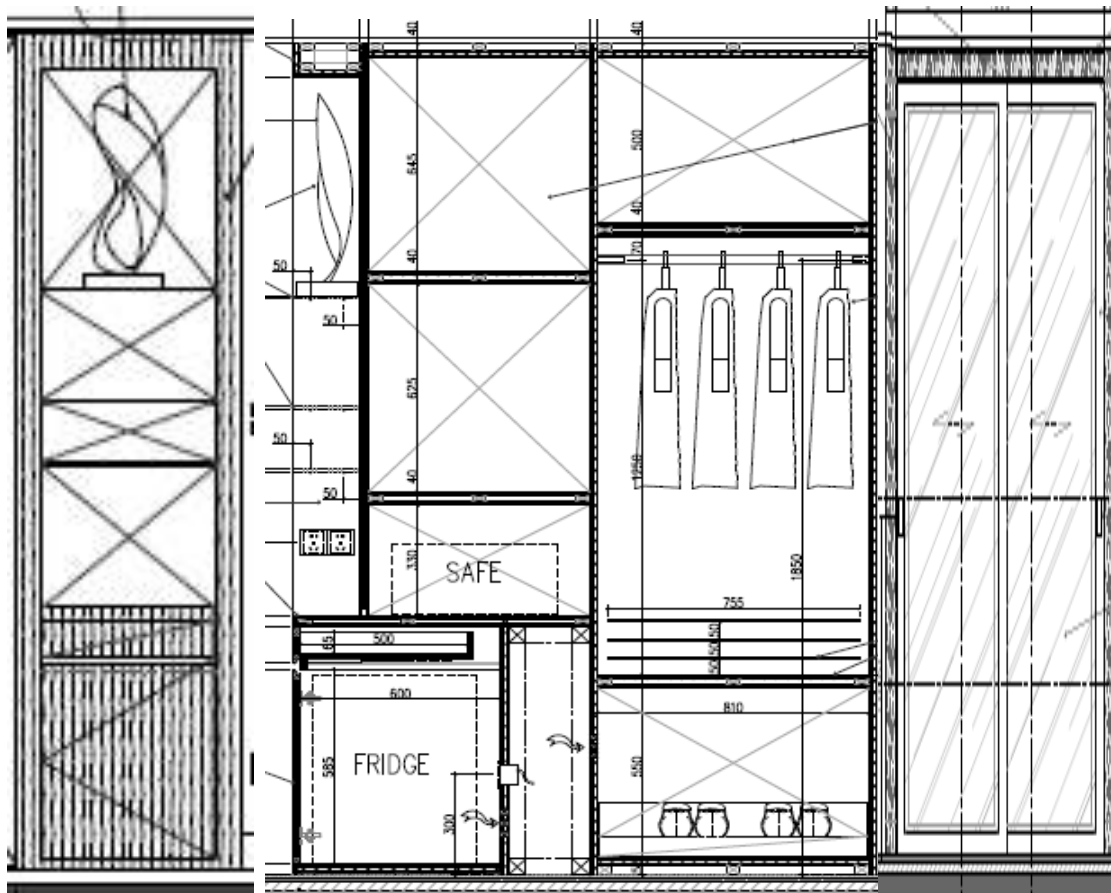

Trump Crown (HK) Ltd.

308-9, 3/FI, Wing Fat Industrial Building, 12 Wang Tai Road, Kowloon Bay, Kowloon, Hong Kong

Tel: +852 27987213, Fax: +852 27987151, Email: info@trumpcrown.com.hk

Wardrobe and Minibar – Marine with white color antique finish with sliding door mirror. Minibar cabinet with glass shelves with LED lighting

Wooden frame with fluted glass, white antique finish bottom

Marine plywood with oak vaneer PU finish, top and both sides are marble