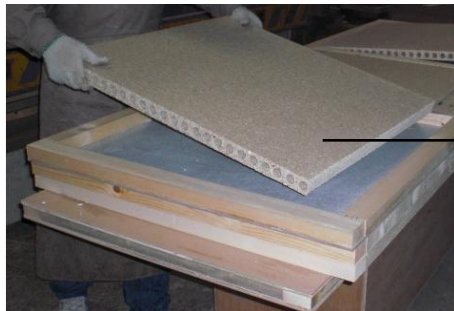

Fire-rated core