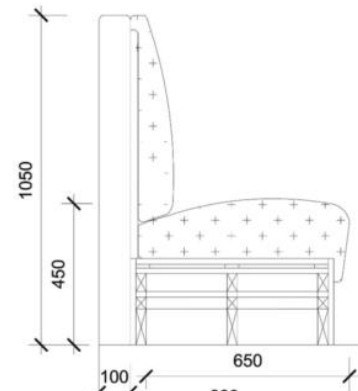

Dining Table - F 502

Size: 1500*750*1100 mm

Rattan, with tempered glass top

Bar Stool - F 501

Size: 400*450*1100 mm

Rattan; fast foam cushions for seating.

Trump Crown (HK) Ltd.

308-9, 3/FI, Wing Fat Industrial Building, 12 Wang Tai Road, Kowloon Bay, Kowloon, Hong Kong

Tel: +852 27987213, Fax: +852 27987151, Email: info@trumpcrown.com.hk

Sunbed - F508

Size: 725*2070*340 mm

Artificial ratten material, fabric upholstered with foam

Side Table - F509

Size: 400*400*450 mm

Trump Crown (HK) Ltd.

308-9, 3/FI, Wing Fat Industrial Building, 12 Wang Tai Road, Kowloon Bay, Kowloon, Hong Kong

Tel: +852 27987213, Fax: +852 27987151, Email: info@trumpcrown.com.hk

Dining Chair - F12

Size: Standard

Rattan material and outdoor fabric for cushion. Velcro added underneath to fix cushion

Dining Table - F11

Size: 700*900*735 mm

Marble top table, Black S.S base with top MDF and veneer finish.

Sofa - D817

Back to back sofa

Trump Crown (HK) Ltd.

308-9, 3/FI, Wing Fat Industrial Building, 12 Wang Tai Road, Kowloon Bay, Kowloon, Hong Kong